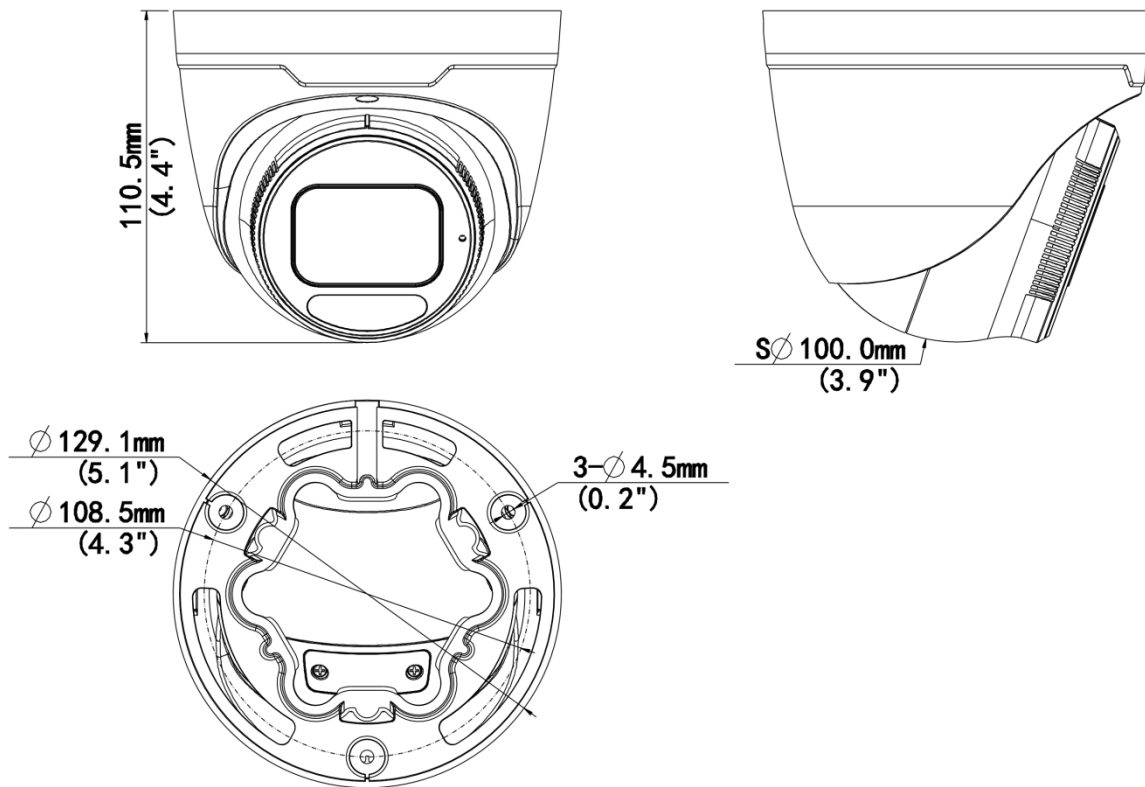

Surge Protection	4 KV
Reset Button	Support
Web Client Language	20 Languages: Traditional Chinese, English, Simplified Chinese, Polish, German, Russian, French, Korean, Dutch, Czech, Portuguese (Europe), Portuguese (Brazil), Japanese, Thai, Turkish, Spanish (Latin America), Spanish (Europe), Hungarian, Italian, Vietnamese

Dimensions

Accessories

TR-JB03-H-IN

Junction Box for Metal Turret Camera(Support wiring from behind)

TR-JB07/WM03-F-IN

Wall Mounting Assembling Bracket with Back Hole for 3 Inch Hemisphere

TR-WM03-B-IN

Wall Mounting Assembling Bracket for 3 Inch Hemisphere