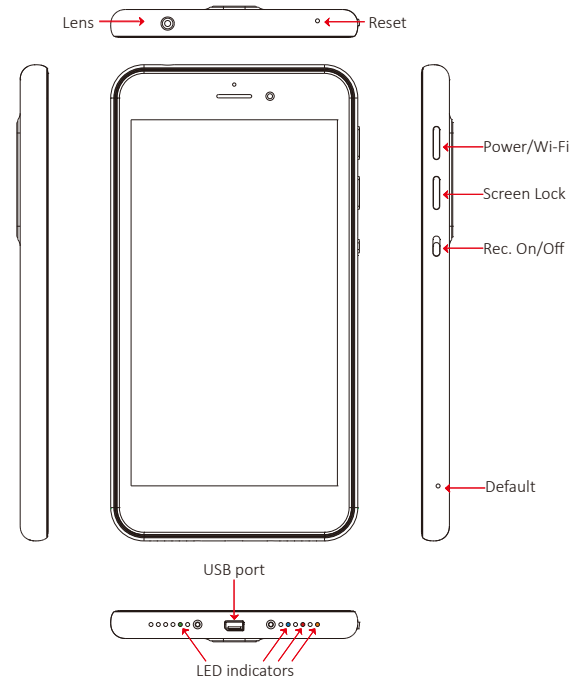

Illustration

Standard Accessories

S-EP/PV900EVO3

S-USB/PV900EVO3

• Earphone

• USB Cable

CE/FCC Certified